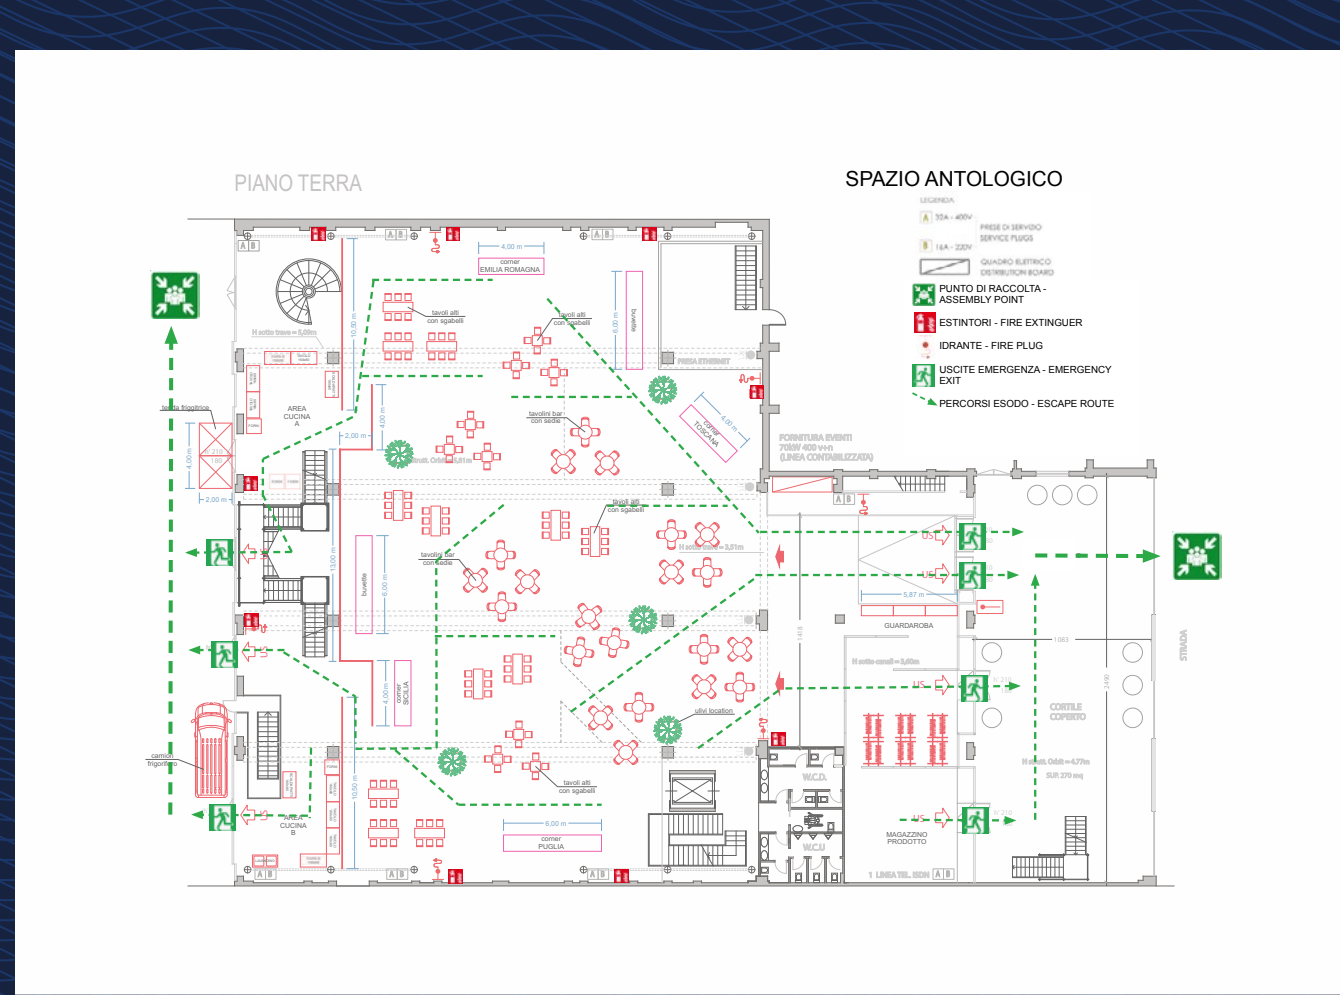

Safety

Safety is a non-negotiable priority. For your safety and the safety of others, carefully follow the rules of conduct and procedures in the case of an emergency.

EVACUATION

Vocal message advises to evacuate the building.

In case of evacuation, please follow your chaperon instructions to reach the assembly point.

- Do not run inside the building;
- Hold on to handrail when walking on the stair;
- Respect all safety signs;
- Make responsible use of your mobile: avoid calling and text messaging while walking;
- Keep you visitor's badge visible at all times;
- Always keep your hands free while walking;

HEALTH

In case of emergency please contact:

112 EUROPEAN EMERGENCY TELEPHONE

ENVIRONMENT

Respect the recycling instructions on each recycle bin. There are specific RECYCLE BINS for materials such as: PET, plastic, paper and coffee capsules. Put what is not recyclable into the general waste bin.

SMOKING POLICY

Smoking is forbidden:

- Inside the whole building
- Outside except in the identified smoking area

EAST END STUDIOS